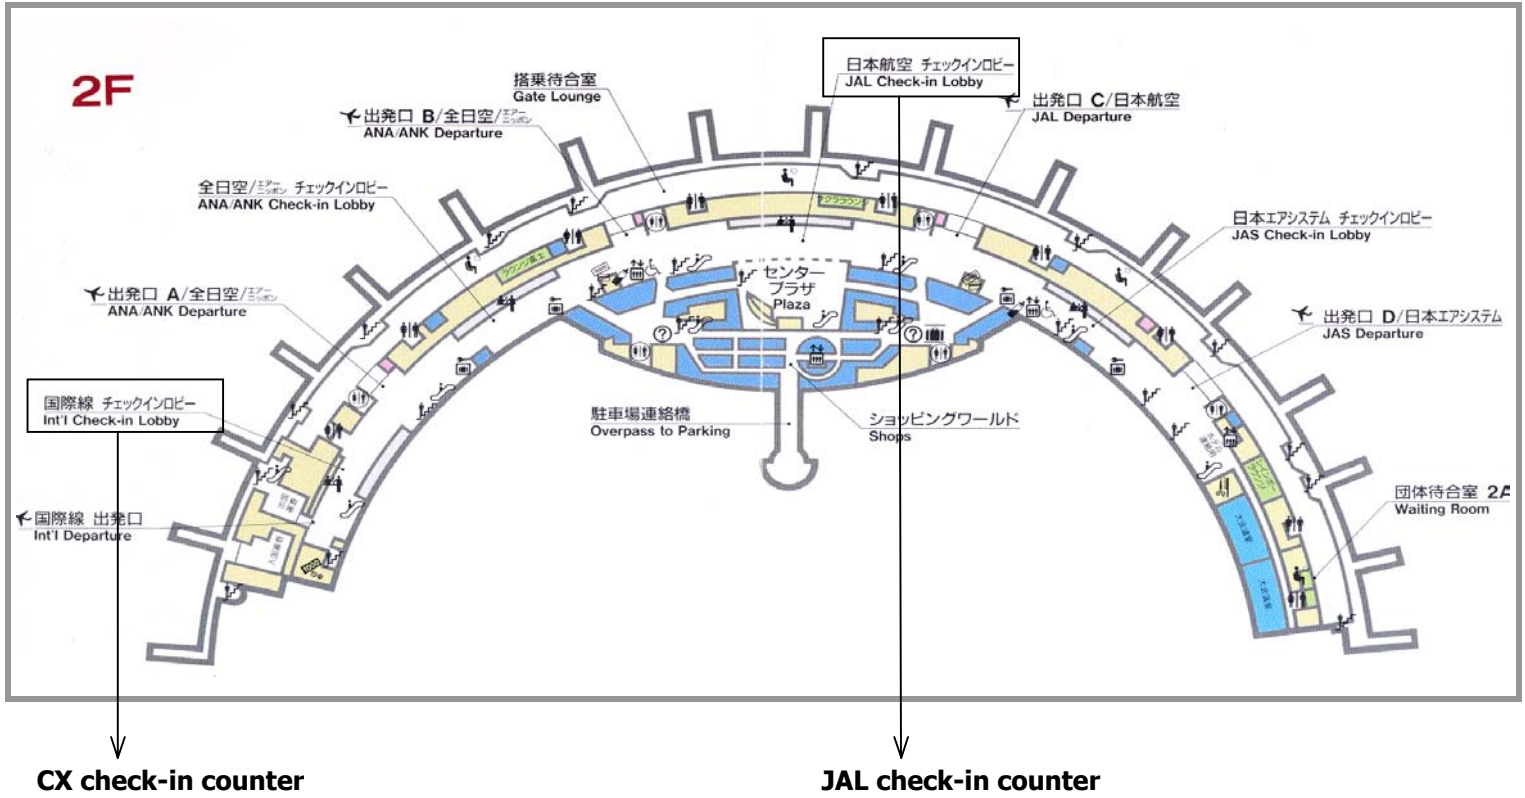

New Chitose Airport - Terminal Building

Arrival Hall

CX arrival lobby

Club Med Tour Desk
Please collect your train ticket here

JAL arrival lobby

JR Train Station

Arrival

Departure

New Chitose Airport - Terminal Building

Departure Hall & Shops

Mitsui Urban Hotel & Gourmet World