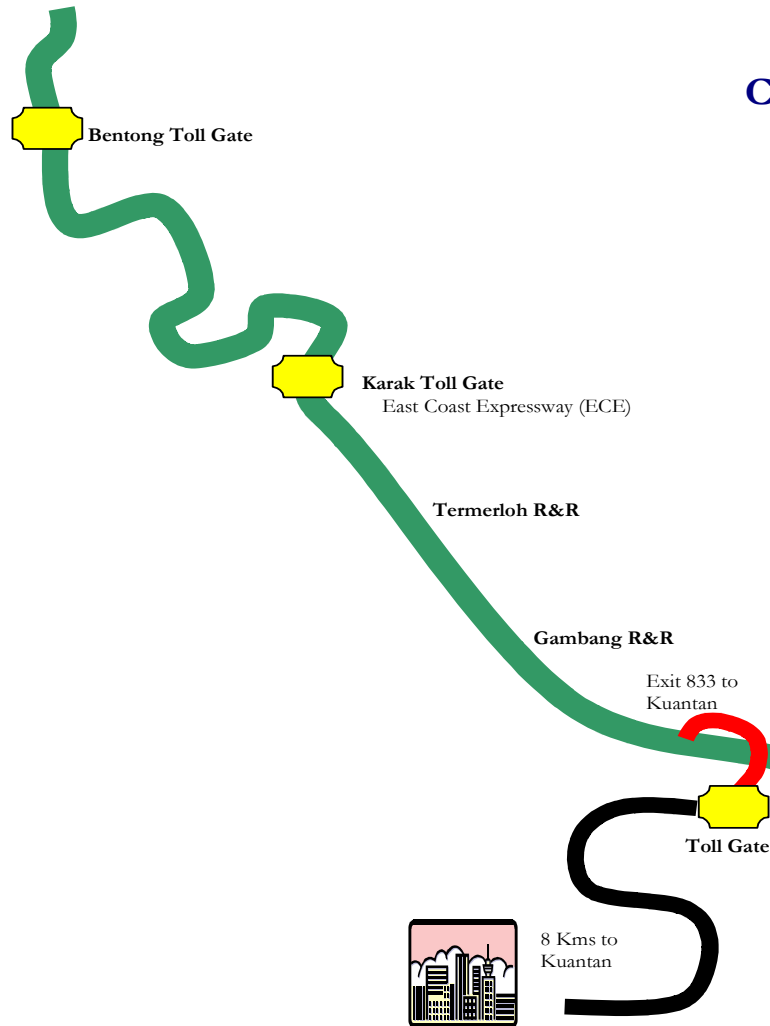

**Road Guide to
Club Med Cherating Beach
Kuantan, Pahang D.M.
Tel: 09-581 9133**

Getting to Club Med Cherating Beach

1. Exit at last Toll Gate.
2. Keep driving straight and follow direction to **KEMAMAN**.

*** End of ECE highway, keep LEFT to Kemaman on trunk road.**

To Kuala Terrengganu
To Kemaman / Cukai

Club Med Cherating Beach

Kampung Cherating

Legend Hotel

Holiday Villa

South China Sea